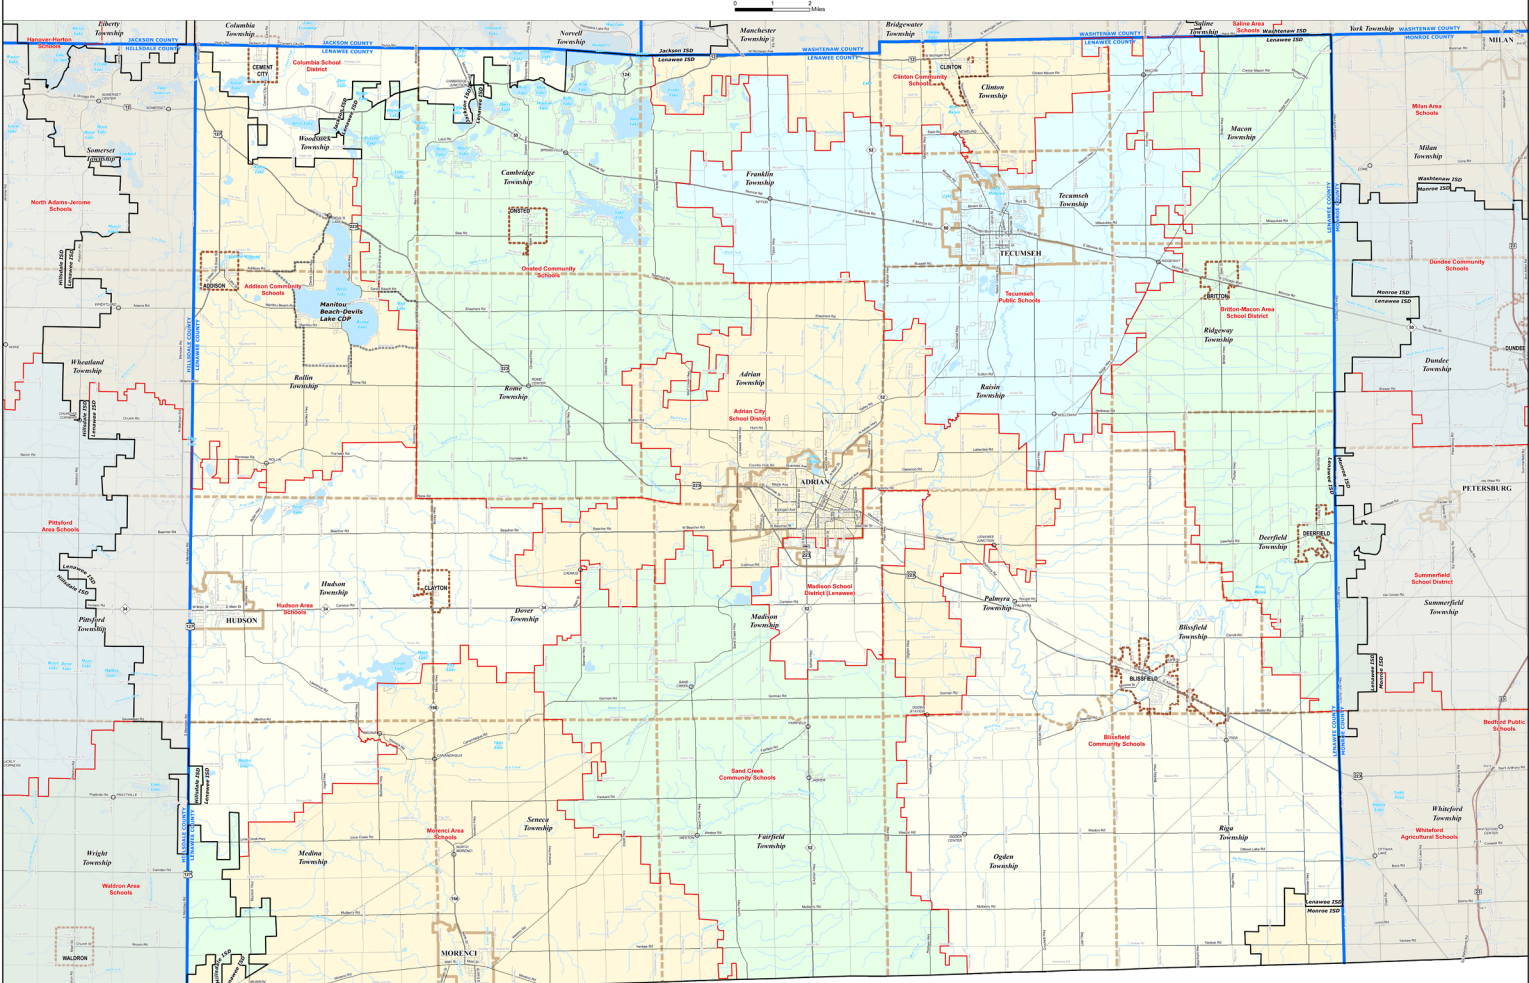

LENAWEE COUNTY SCHOOL DISTRICTS

Legend	
	County
	Unincorporated Place
	Franchise
	Highway
	Primary Road
	Local Road
	Railroad
	Water Feature
	River, Stream, or Drain